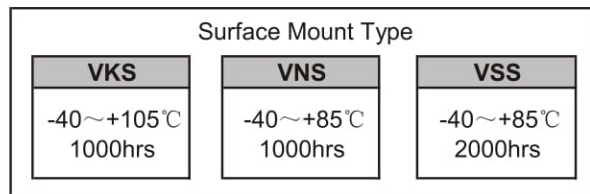

产品体系图 Series Chart

Surface Mount Type

Radial Lead Type

Snap-in Terminal Type