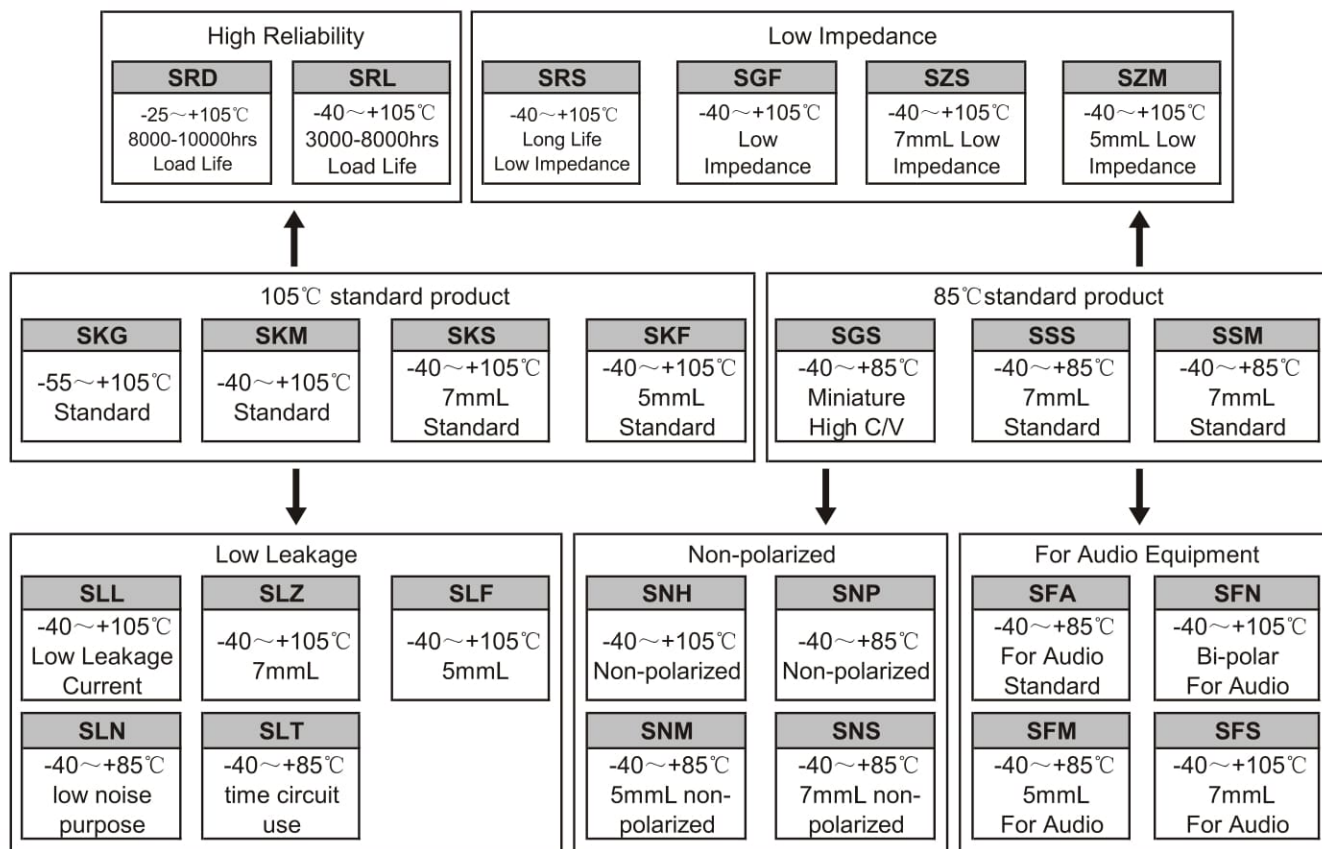

产品体系图 Series Chart

Surface Mount Type

Radial Lead Type

Snap-in Terminal Type